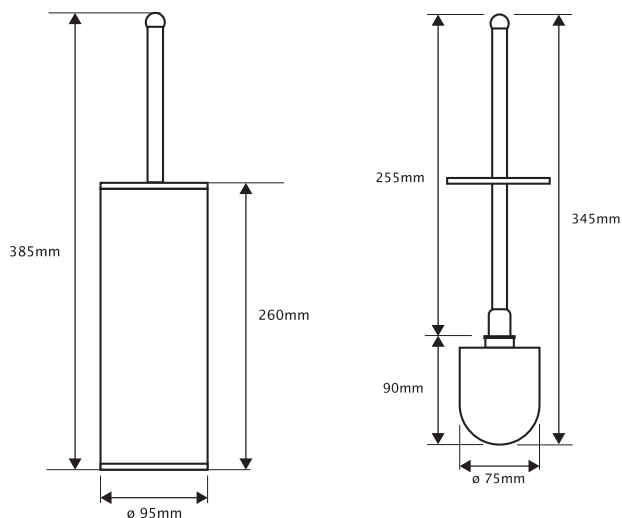

PGP08132

FR Spécifications techniques

Porte-goupillon

Caractéristiques

Matière : acier

Finition : Poli brillant

Brosse blanche

Dimensions : L95 x H385 x P95mm

Tous coloris

UK Technical specifications

Toilet brush holder

Features

Material: stainless steel

Finish: Bright polished

White brush

Dimensions : W95 x H385 x D95mm