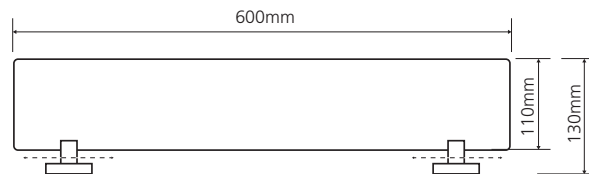

TBL07513

FR Spécifications techniques

Tablette

Caractéristiques

Matière : laiton et verre opale

Finition : chrome

Dimensions : L655 x H55 x P130mm

Fixation

Platine et vis pointeau

Visserie et chevilles fournies

Existe en verre transparent

Tous coloris

UK Technical specifications

Glass shelf

Features

Material: brass and satin glass

Finish: chrome

Dimensions : W655 x H55 x D130mm

Fixings

Support plate and grub screws

Screws and wallplugs included

Available in transparent glass

Any colour