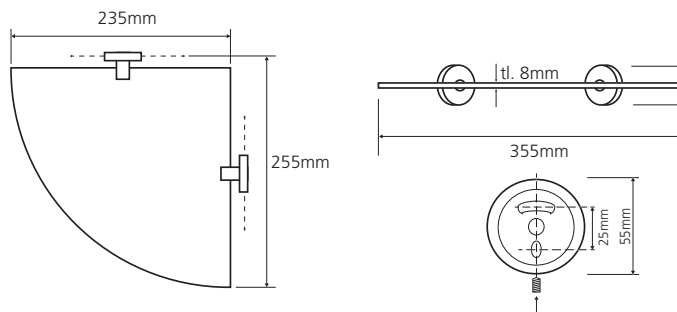

TBL07512

FR Spécifications techniques

Tablette d'angle

Caractéristiques

Matière : laiton et verre opale

Finition : chrome

Dimensions : L255 x H55 x P235mm

Fixation

Platine et vis pointeau

Visserie et chevilles fournies

 Existe en verre transparent

 Tous coloris

UK Technical specifications

Glass shelf corner

Features

Material: brass and satin glass

Finish: chrome

Dimensions : W255 x H55 x D235mm

Fixings

Support plate and grub screws

Screws and wallplugs included

 Available in transparent glass

 Any colour