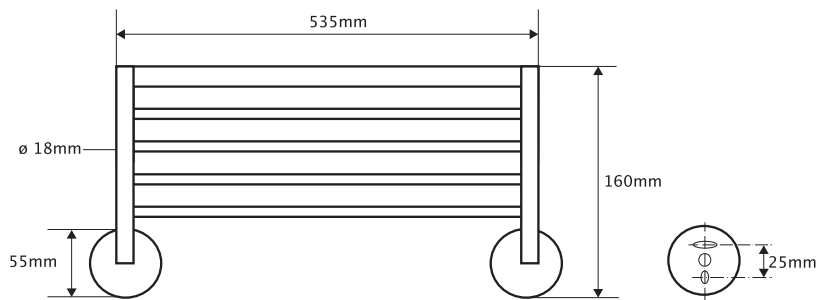

RAC07708

FR Spécifications techniques

Rack escamotable

Caractéristiques

Matière : laiton

Finition : chrome

Dimensions : L535 x H160mm

Fixation

Platine et vis pointeau

Visserie et chevilles fournies

Tous coloris

UK Technical specifications

Foldable towel rack

Features

Material: brass

Finish: chrome

Dimensions : W535 x H160mm

Fixings

Support plate and grub screws

Screws and wallplugs included

Any colour