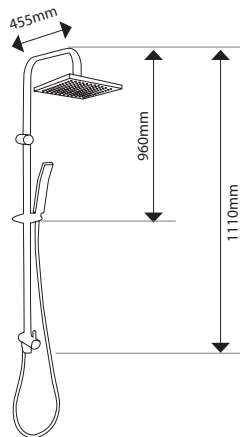

DOU00001

FR Spécifications techniques

Kit de douche

Caractéristiques

Matière : Laiton chromé

Dimensions : H1110x P455mm

Fixation

Visserie et chevilles fournies

UK Technical specifications

Shower combo kit

Features

Material: Brass chrome plated

Dimensions : H1110x D455mm

Fixings

Screws and wallplugs included